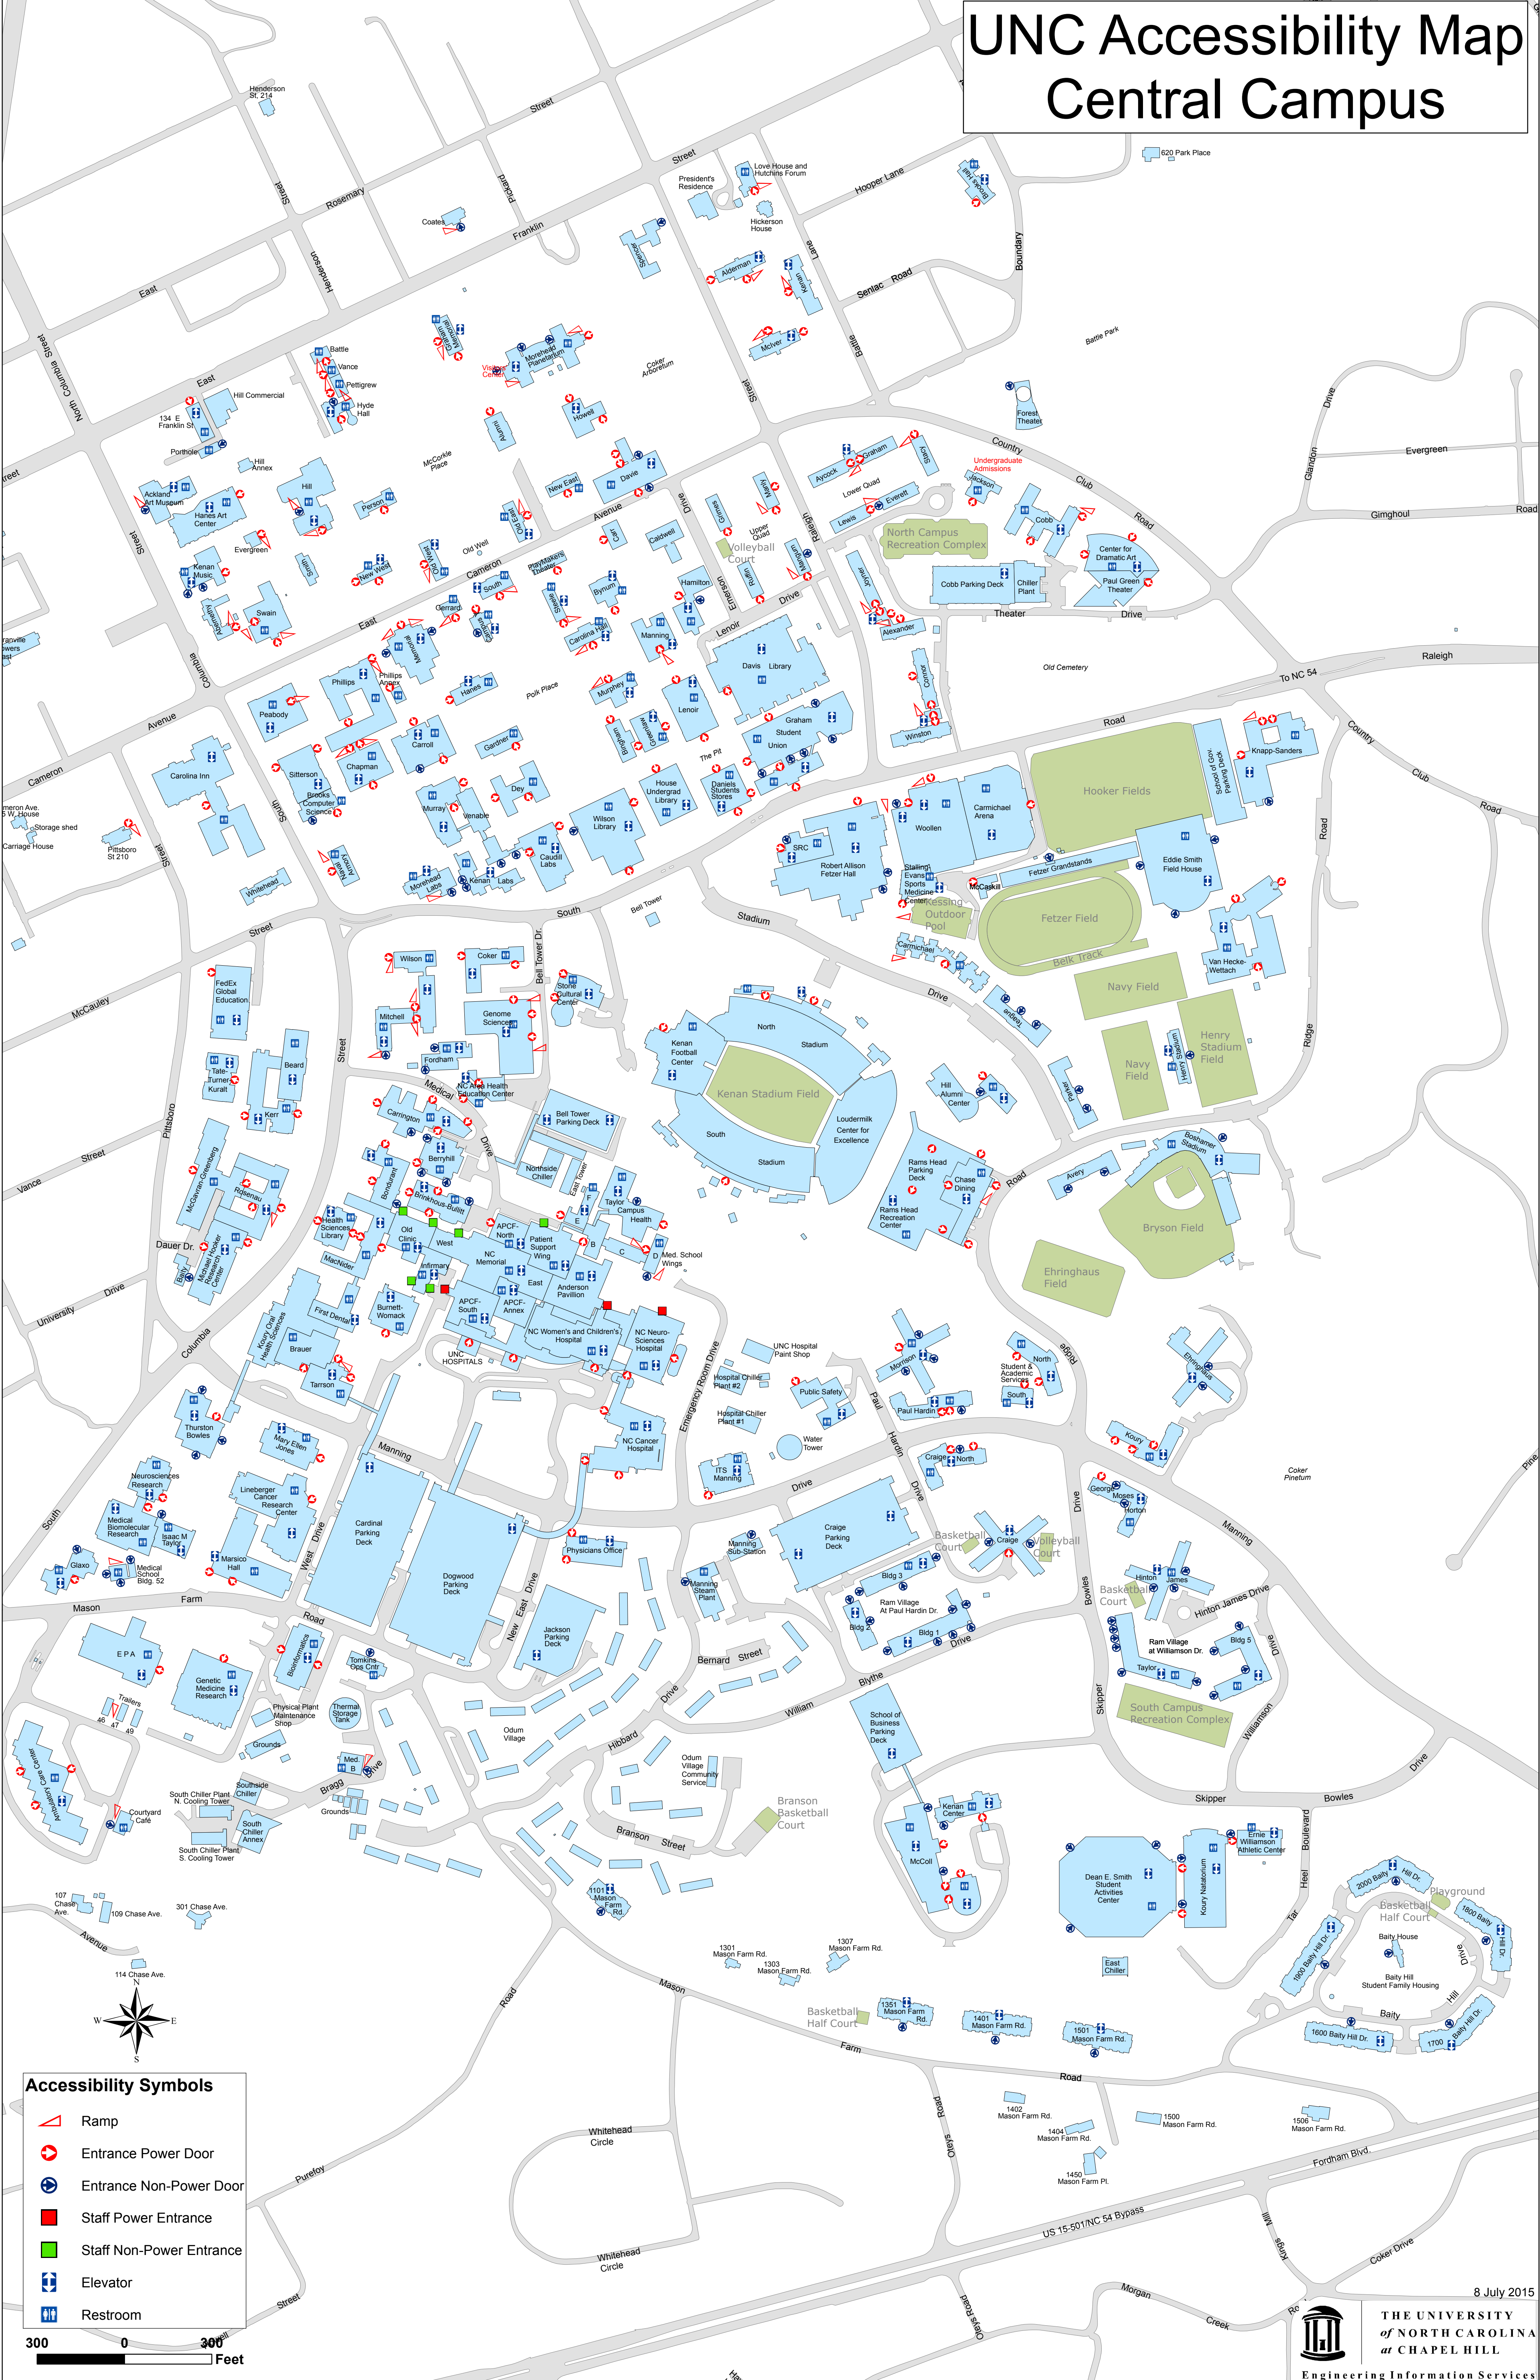

# UNC Accessibility Map Central Campus

**Accessibility Symbols**

- Ramp
- Entrance Power Door
- Entrance Non-Power Door
- Staff Power Entrance
- Staff Non-Power Entrance
- Elevator
- Restroom

8 July 2015